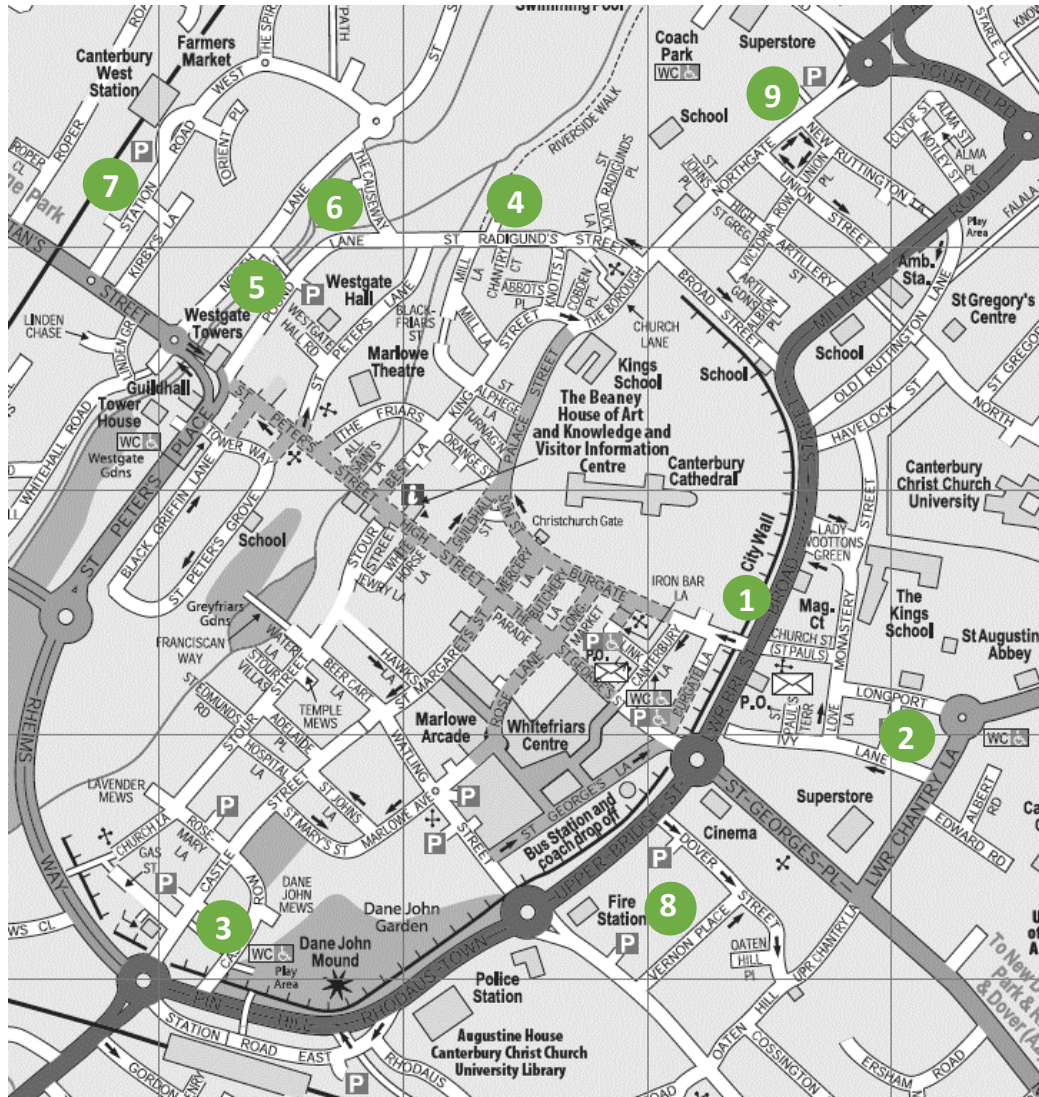

# Local Council Car Parks

- 1** Queningate Car Park\* (91 spaces)  
 Located on: Lower Bridge Street Postcode: CT1 2HJ  
*Runs along City Wall.*  
*\*Outside of Cathedral Grounds.*
- 2** Longport Car Park (118 spaces)  
 Located on: Longport Postcode: CT1 1DU
- 3** Castle Row Car Park (86 spaces)  
 Located on: Castle Street Postcode: CT1 2PH
- 4** St Radigunds Car Park (270 spaces)  
 Located on: St Radigunds Street Postcode: CT1 2AA
- 5** North Lane Car Park (41 spaces)  
 Located on: North Lane Postcode: CT2 7EB
- 6** Millers Field Car Park (42 spaces)  
 Located on: The Causeway Postcode: CT1 2BF
- 7** Station Road West Car Park (380 spaces)  
 Located on: Station Road West Postcode: CT2 2AW
- 8** Holmons Meadow Car Park (215 spaces)  
 Located on: Old Dover Road Postcode: CT1 3JB
- 9** Northgate Car Park (60 spaces)  
 Located on: Northgate Postcode: CT1 1BL