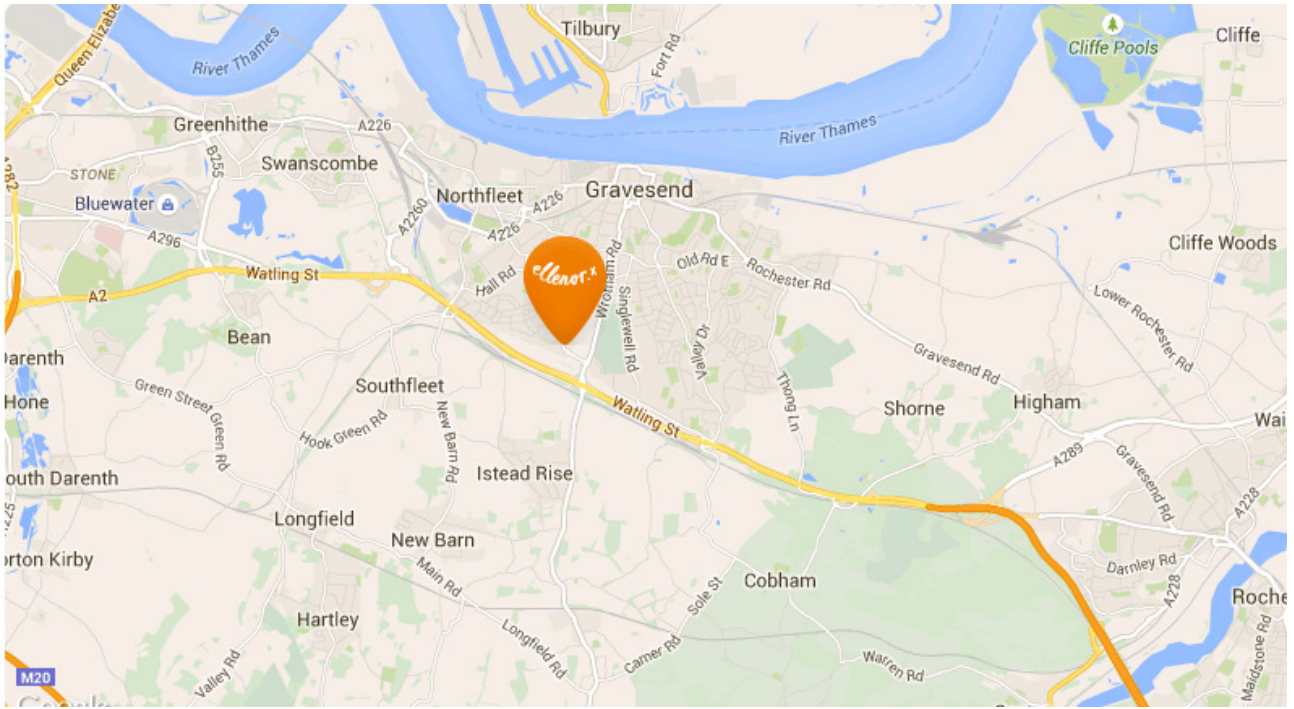

MAP OF GRAVESEND