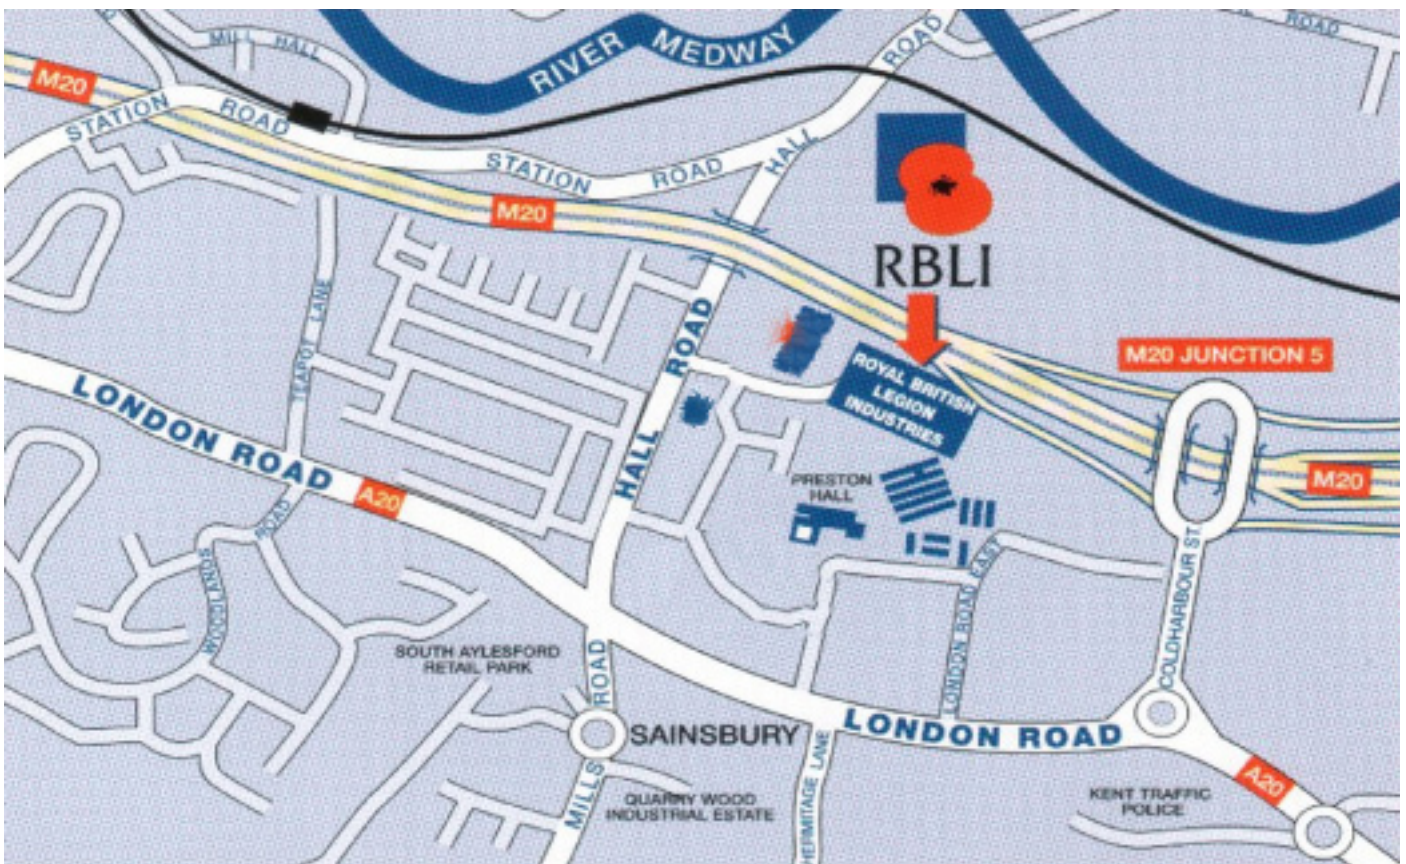

Royal British Legion Industries
Royal British Legion Village
Hall Road
Aylesford
Kent
ME20 7NL
Telephone: 01622 795 900

How to find RBLI at Aylesford near Maidstone

See following page for aerial map

By Car - From Junction 5 on M20 follow A20 Aylesford and West Malling signs.
Turn right at the roundabout into London Road, past a double set of traffic lights.
At the next lights, with Sainsbury on the left, turn right into Hall Road.
The entrance to the Royal British Legion Village is the second turning on the right off Hall Road.

Once in the village, continue straight ahead, past the Capel Morris Centre, Poppy Appeal offices and Warehouse through the open blue gates to the RBLI reception area.

By Train - The nearest railway stations are Aylesford, Barming or Maidstone East.

By Bus - There is a regular bus service to and from Maidstone from the town centre. Buses stop outside Preston Hall gate and Sainsbury.