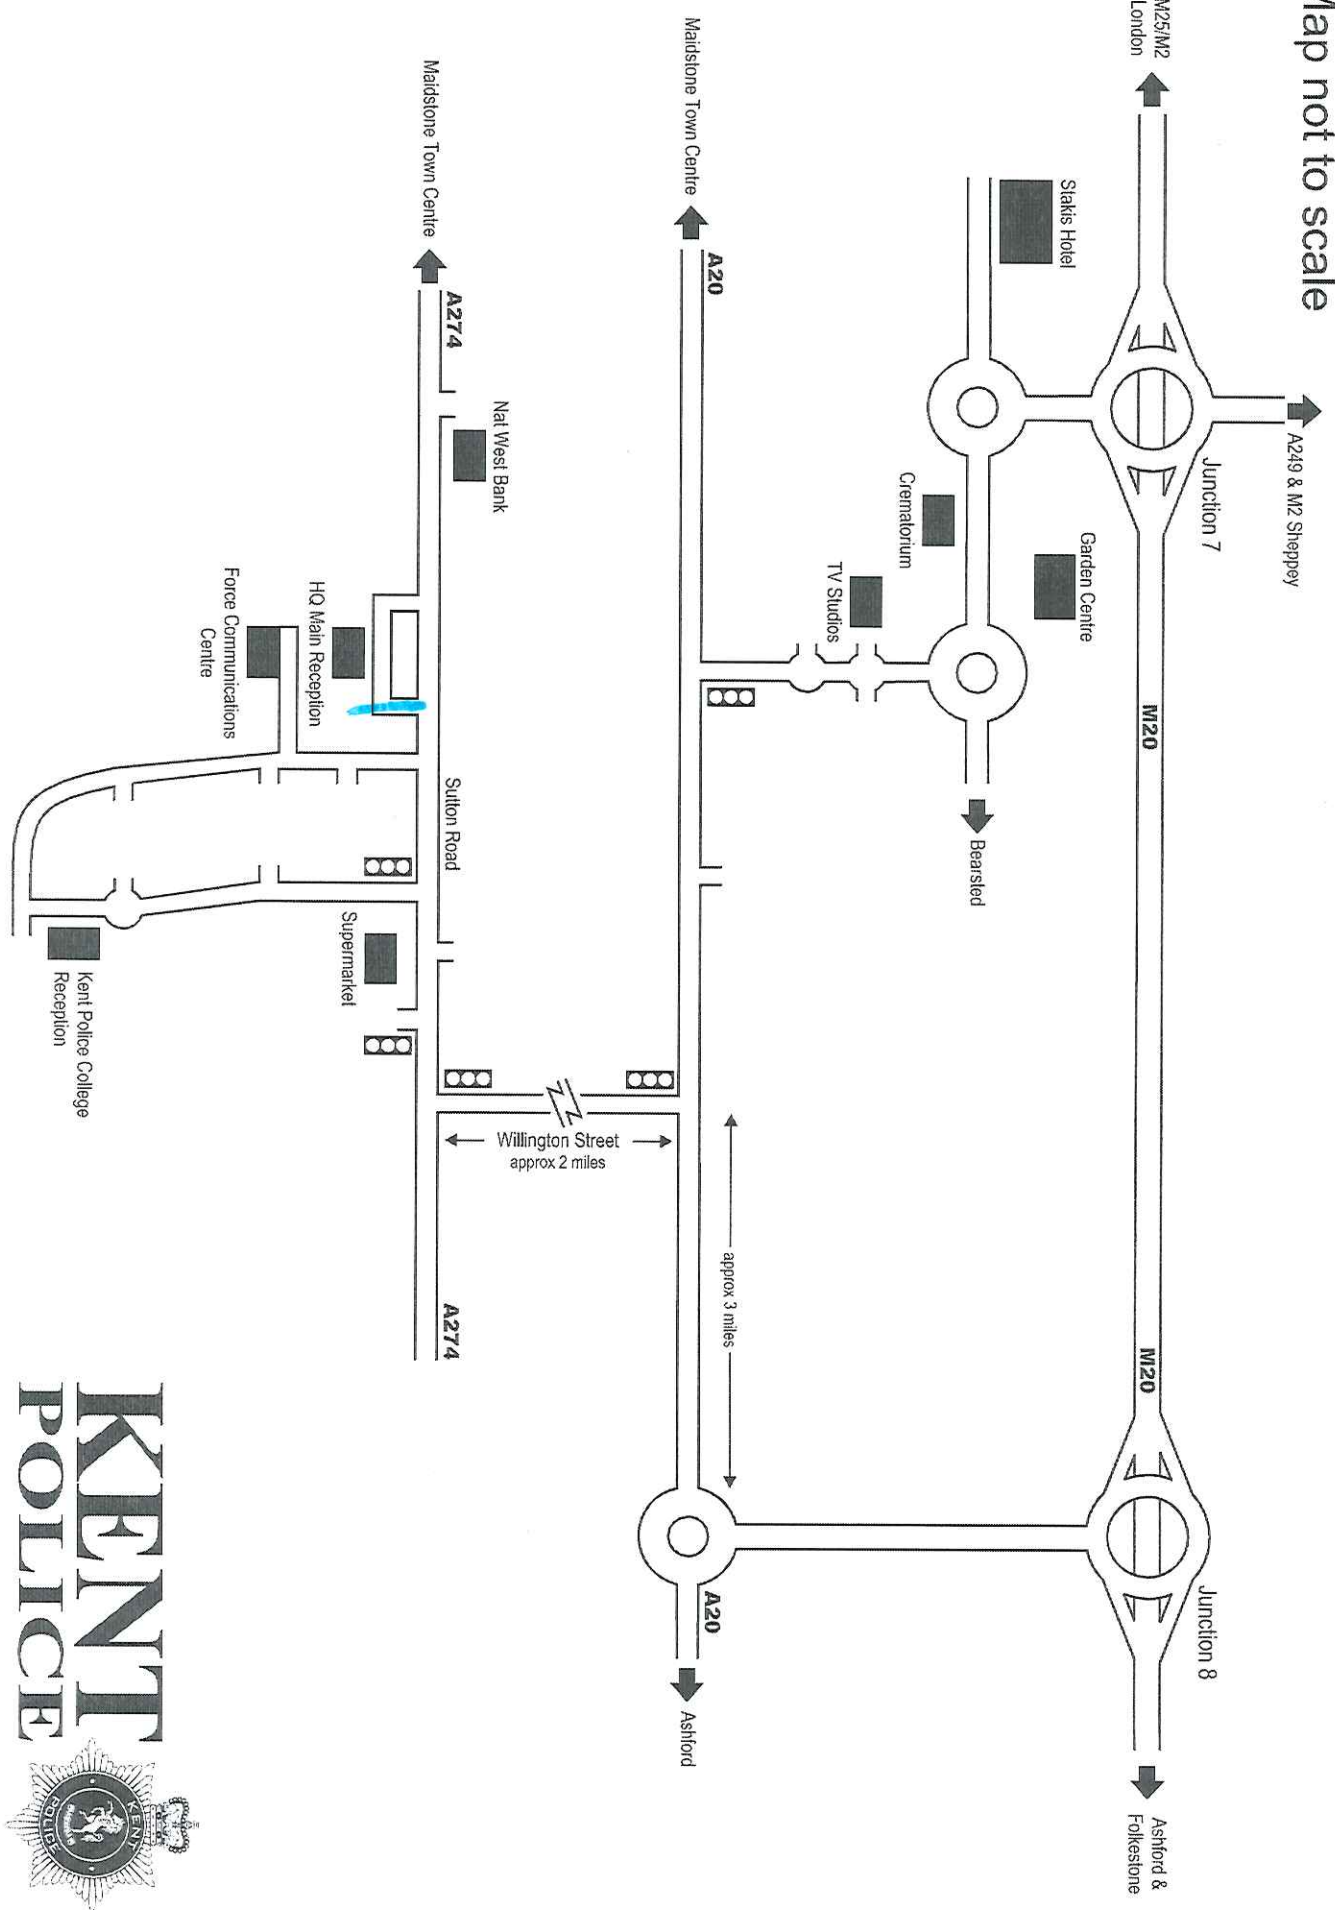

Map not to scale

KENT
POLICE