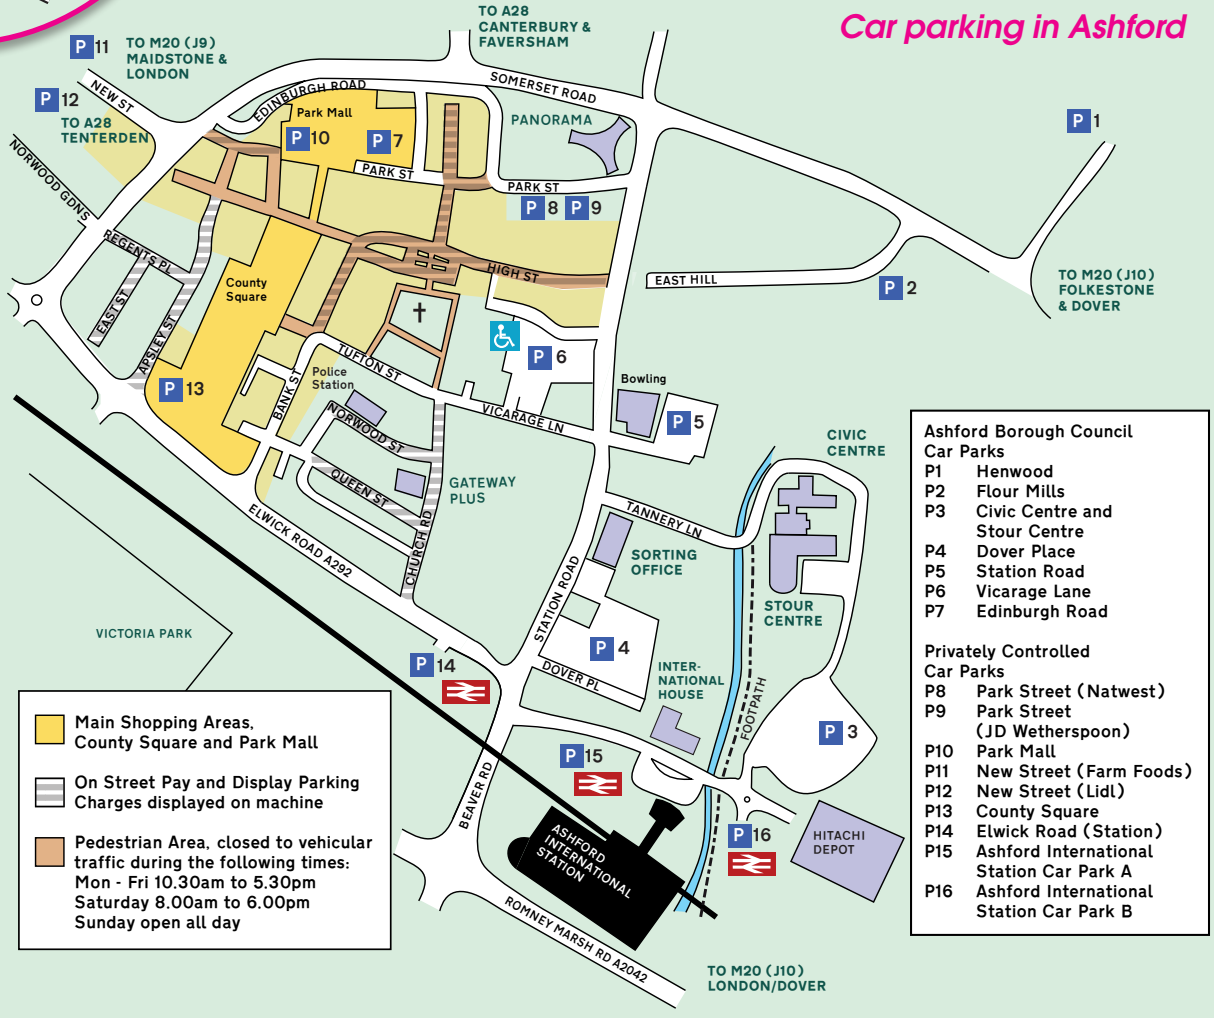

ASHFORD
BOROUGH COUNCIL

ASHFORD BOROUGH COUNCIL

Civic Centre
Tannery Lane
Ashford
Kent TN23 1PL
01233 331111
customer.care@ashford.gov.uk
www.ashford.gov.uk

Car parking in Ashford

- Main Shopping Areas, County Square and Park Mall
- On Street Pay and Display Parking Charges displayed on machine
- Pedestrian Area, closed to vehicular traffic during the following times:
Mon - Fri 10.30am to 5.30pm
Saturday 8.00am to 6.00pm
Sunday open all day

Ashford Borough Council Car Parks	
P1	Henwood
P2	Flour Mills
P3	Civic Centre and Stour Centre
P4	Dover Place
P5	Station Road
P6	Vicarage Lane
P7	Edinburgh Road
Privately Controlled Car Parks	
P8	Park Street (Natwest)
P9	Park Street (JD Wetherspoon)
P10	Park Mall
P11	New Street (Farm Foods)
P12	New Street (Lidl)
P13	County Square
P14	Elwick Road (Station)
P15	Ashford International Station Car Park A
P16	Ashford International Station Car Park B