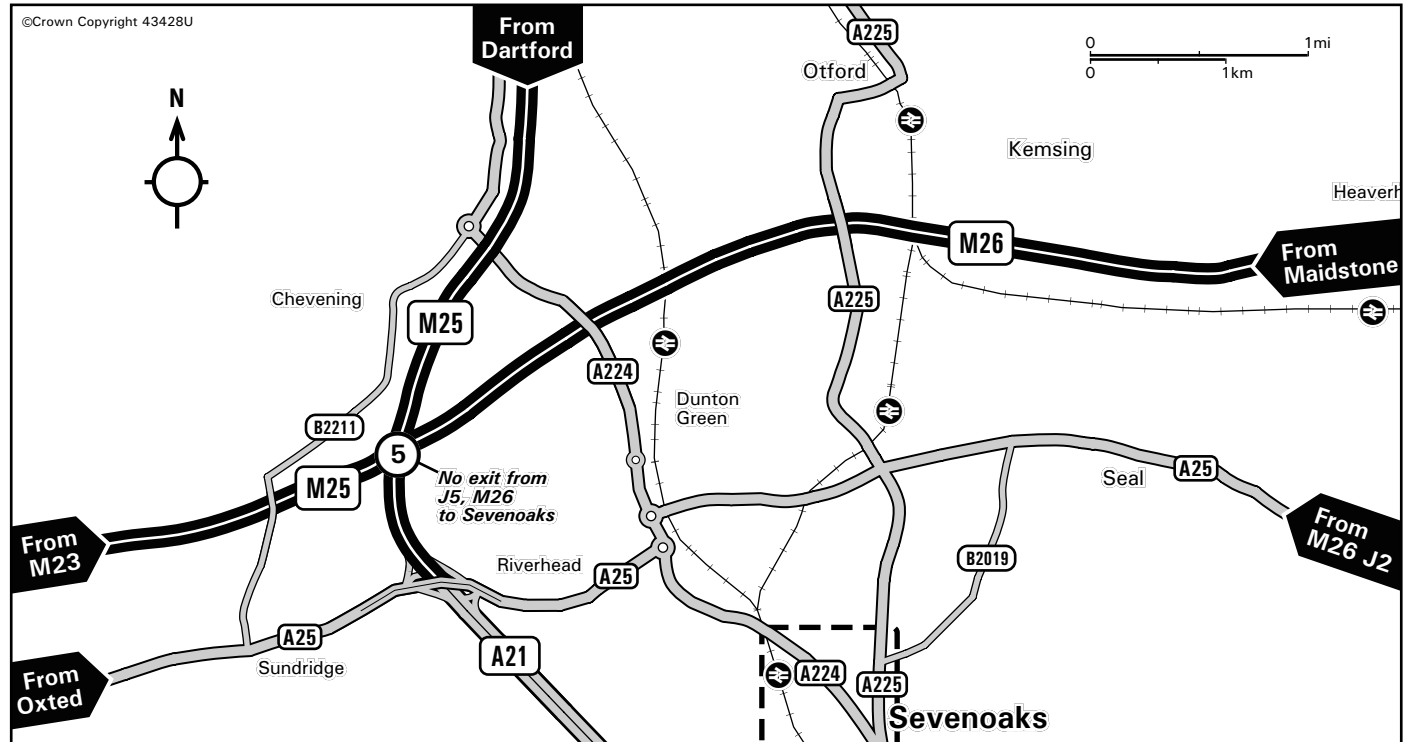

Sevenoaks District Council
 Council Offices - Argyle Road - Sevenoaks TN13 1HG
 Tel 01732 227000 - Fax 01732 227493
 www.sevenoaks.gov.uk

© Crown Copyright 43428U

From the M25

- Leave the M25 at junction 5 and join the A21 towards Sevenoaks and Hastings.
- At the first exit, join the A25 towards Sevenoaks.
- At the roundabout, take the second exit to join the A224, Amherst Hill.
- Continue on the A224 for a little over a mile and Argyle Road is on the right (see inset).

From the A21 Northbound

- Leave the A21 at the exit for the A225 towards Sevenoaks.
- Take the third exit off the roundabout onto the A225.
- Remain on the A225 to junction with the A224, whereupon the A225 becomes the A224.
- Continue to the traffic lights and turn left into Argyle Road.

Car Parking

- Visitor parking is limited.

By Train

- Sevenoaks Station is on the line from Waterloo East or London Bridge - operated by Connex.
- From the station turn right and proceed up the steep hill.
- The Council Offices are a ten minute walk.
- For further information, please call the National Railway Enquiry Line on 0845 748 49 50.