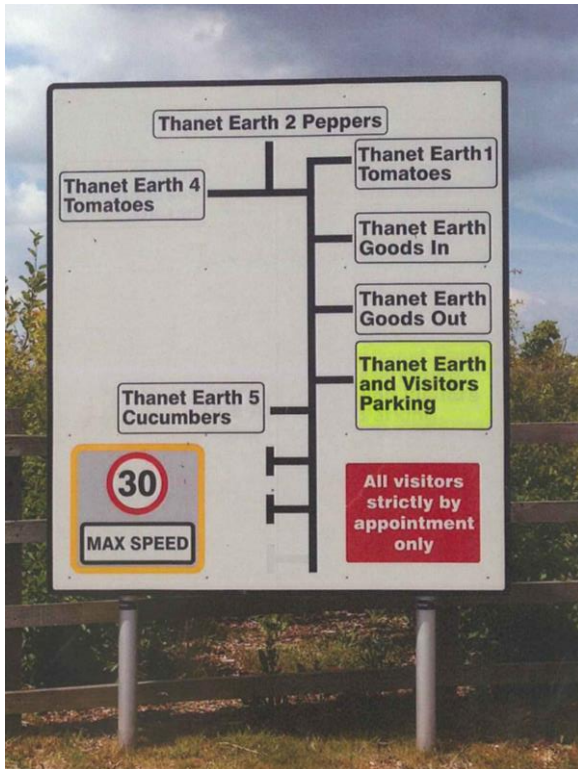

**Directions to Thanet Earth**  
**Barrow Man Road**  
**Birchington**  
**Kent CT7 0AX**

**Tel: 01843 844 700**

For the purposes of satellite navigation to reach the site, please input the postcode CT7 0JL instead of the code above. This should bring up Seamark Road, Brooksend, Birchington (enter Seamark Road from the Monkton roundabout end). The Barrow Man Road postcode does not pick up correctly on all satellite navigation system.

Barrow Man Road is about 1 mile long and once you enter the site and pass security\*, you will pass two greenhouses (TE5 Cucumbers and TE4 Tomatoes) on the left hand side. You will come to a bend in the road and in the distance you will see a grey building with green corners (Thanet Earth & Visitors Parking). This is the packhouse building. As you enter the car park, visitor parking is available on the left hand side and you will see reception in front of you.